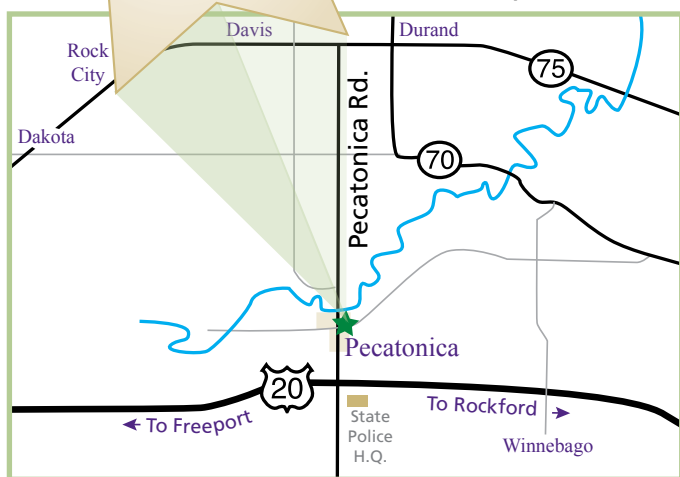

## A Gift For You: Intimate, Affordable Live Theatre!

Nestled along the river that shares it's name, the small, historic village of Pecatonica houses a great gift: Pec Playhouse Theatre (PPT).

Produced by people dedicated to the best in community theatre, and located in a cozy theatre with only 124 seats, you are guaranteed an unforgettable experience with all the action on-stage.

**Theatre Location:**  
314 Main St.,  
Pecatonica,  
Illinois

**Theatre Mailing Address:**  
P.O. Box 238,  
Pecatonica, IL 61063

### Almost Heaven: Songs of John Denver

	Fri. 8 pm	Sat. 8 pm	Sun. 2 pm
Sept.	14	15	16
	21	22	23
	28	29	30